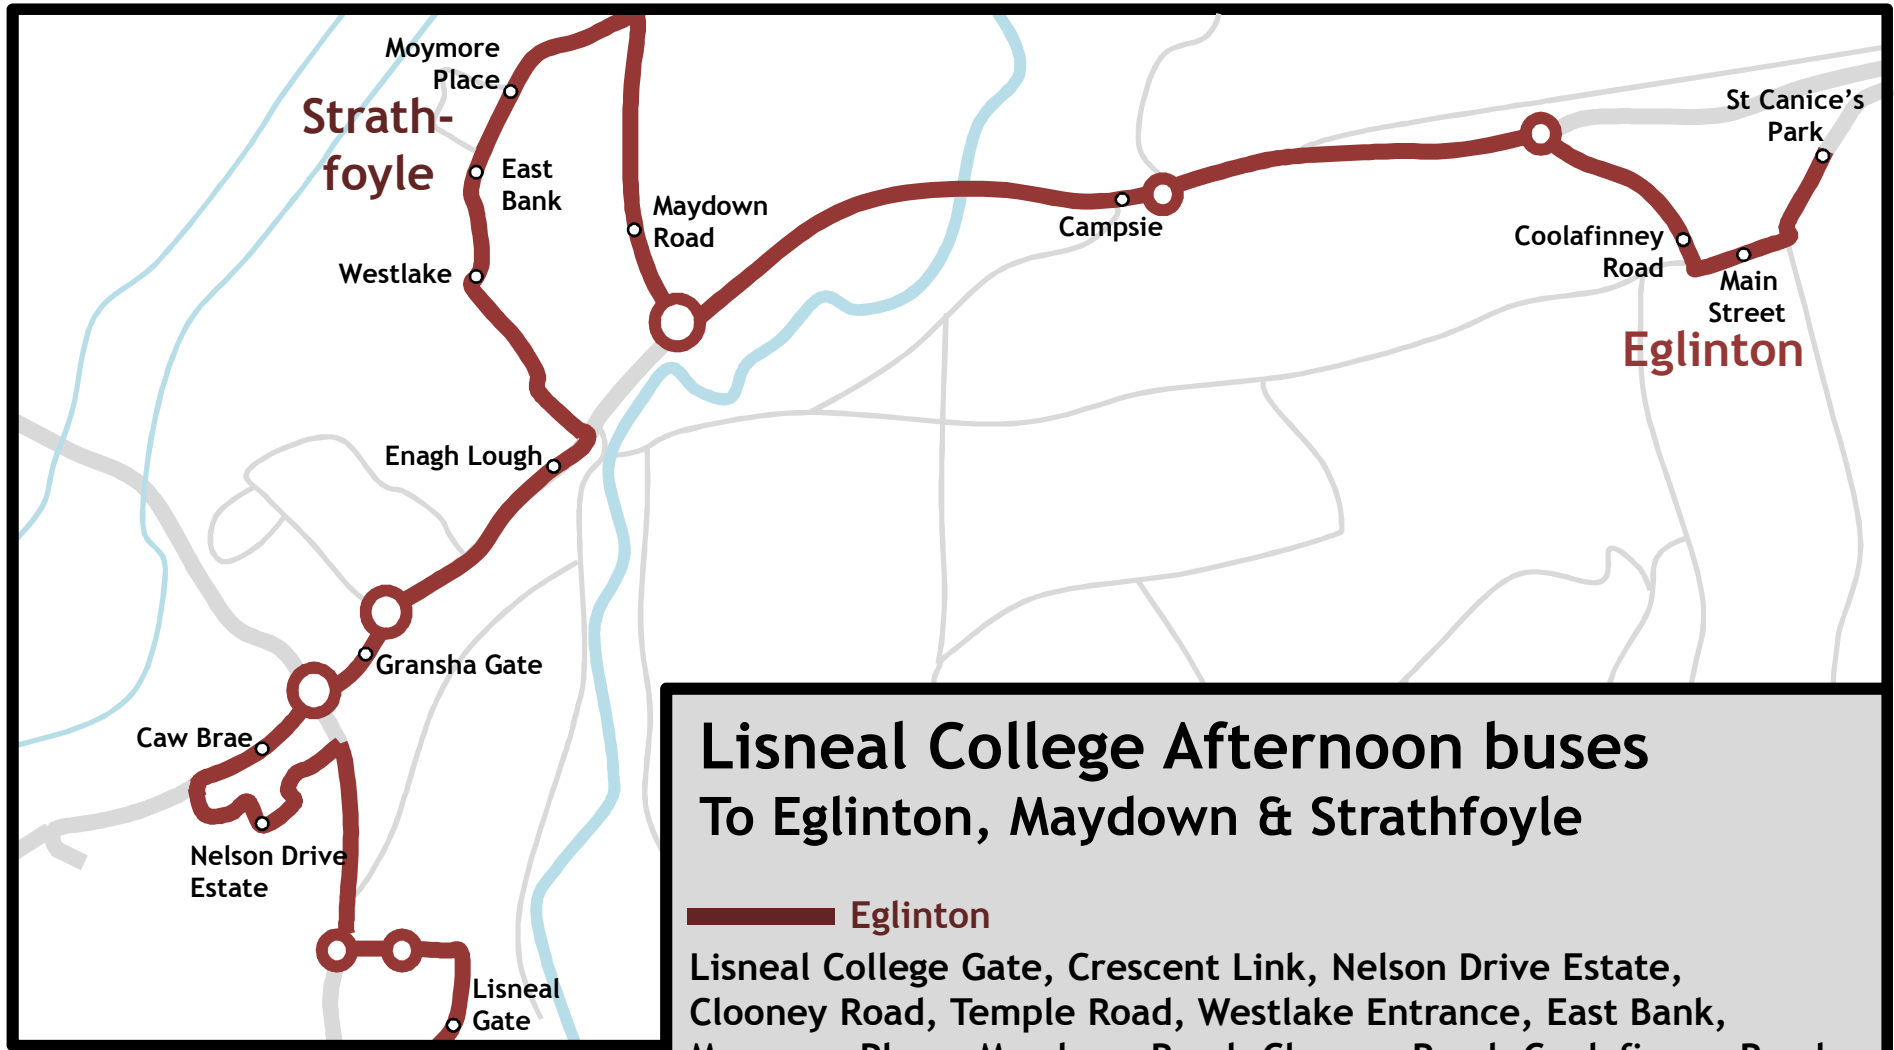

Lisneal College Afternoon buses To Eglinton, Maydown & Strathfoyle

— Eglinton

Lisneal College Gate, Crescent Link, Nelson Drive Estate, Clooney Road, Temple Road, Westlake Entrance, East Bank, Moymore Place, Maydown Road, Clooney Road, Coolafinney Road, Eglinton Main Street, St Canice's Park