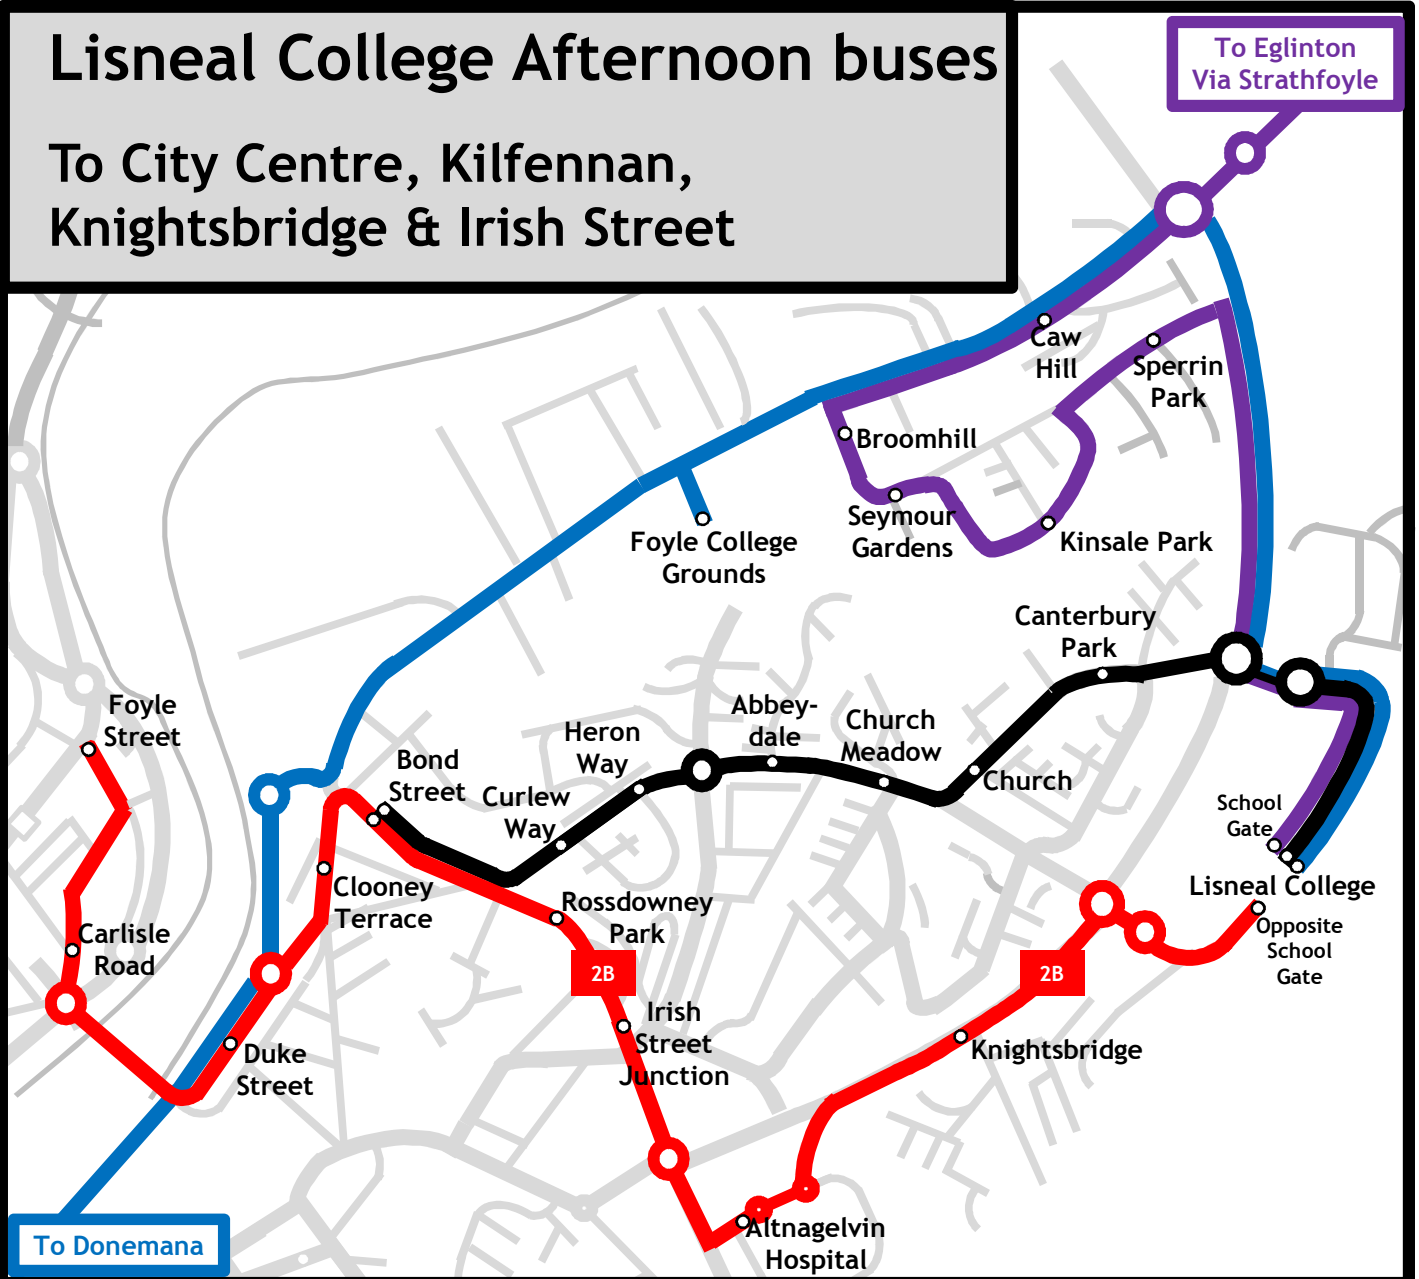

Lisneal College Afternoon buses

To City Centre, Kilfennan, Knightsbridge & Irish Street

Abbeydale
Lisneal (School Gate), Canterbury Park, Rosstowney Road (Abbeydale), Lincoln Courts, Glendermott Road.

Eglinton
Lisneal (School Gate), Crescent Link, Nelson Drive Estate, Broomhill Avenue, Clooney Road, Temple Road, Strathfoyle Shops, Maydown Road, Clooney Road, Broadbridge, St Canice's Park, Eglinton Main Street.

Donemana (first set down is AFTER Newbuildings)
Lisneal (School Gate), Foyle College Grounds, non stop to after Newbuildings, Duncastle Road, Cullion Cross Roads, Mountcastle, Tullyard Bridge, Donemana Main Street **NOTE: This bus is used by both Foyle and Lisneal College pupils**

Foyle St. via Altnagelvin & Carlisle Rd- FOYLE METRO SERVICE 2B
Lisneal (opposite School Gate) Crescent Link, Altnagelvin Hospital, Dungiven Road, Glendermott Road, Clooney Terrace, Duke Street, Craigavon Bridge, Carlisle Road, Orchard Street, Foyle Street.
NOTE: This bus is a scheduled service, collecting all intending passengers