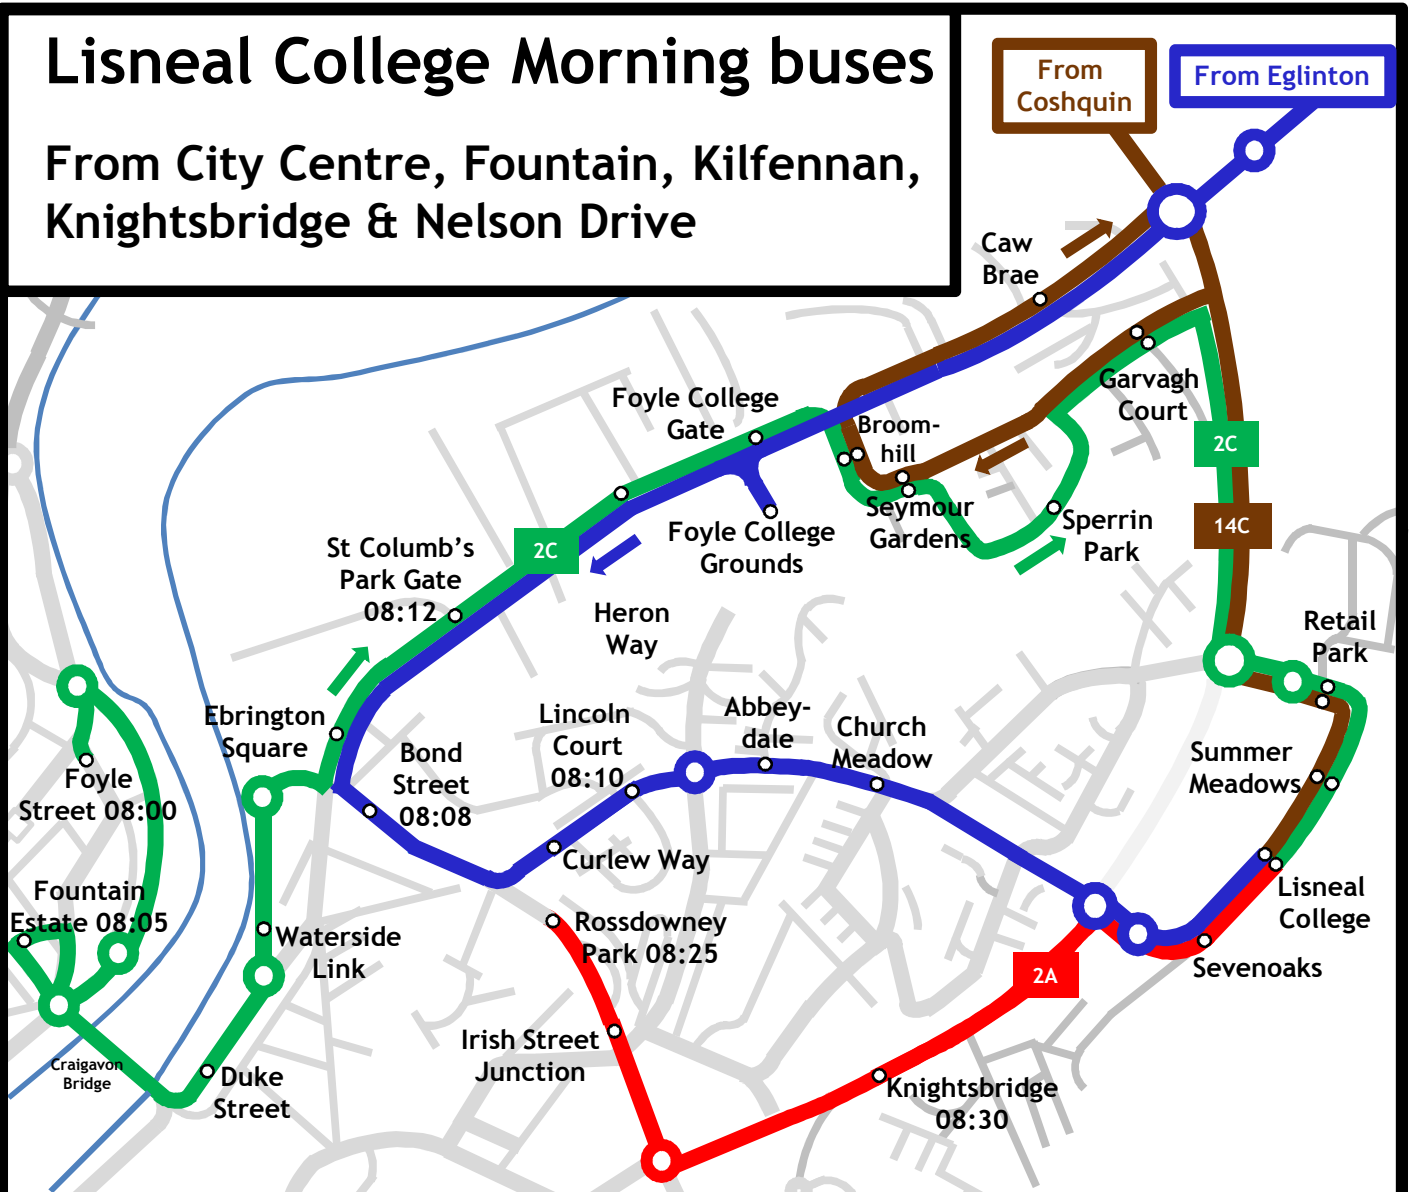

Lisneal College Morning buses

From City Centre, Fountain, Kilfennan, Knightsbridge & Nelson Drive

— Foyle Street - FOYLE METRO SERVICE 2C

Foyle Street, John Street, Wapping Lane, Fountain Estate, Craigavon Bridge, Duke Street, Limavady Road, Nelson Drive Estate, Crescent Link, Summer Meadows, Lisneal Gate

NOTE: This is a scheduled service collecting all passengers as requested

— Glendermott Road & Knightsbridge - FOYLE METRO SERVICE 2A

Glendermott Road, Dungiven Road, Crescent Link, Knightsbridge, Sevenoaks, Lisneal Gate

NOTE: This is a scheduled service from Knightsbridge onwards, collecting all passengers, as well as pupils for Lisneal & Foyle Colleges as requested

— Lincoln Court & Abbeydale

Rosstowney Road (Curlew Way), Church Meadow, Sevenoaks, Lisneal Gate

Note this bus starts at Eglinton and collects pupils travelling from Eglinton to Lisneal and Foyle College

— Coshquin - FOYLE METRO SERVICE 14C

Coshquin, Ballymagroarty, Galliagh, Shantallow, Foyle Bridge, Nelson Drive, Caw Brae, Crescent Link, Summer Meadows, Lisneal College Gate