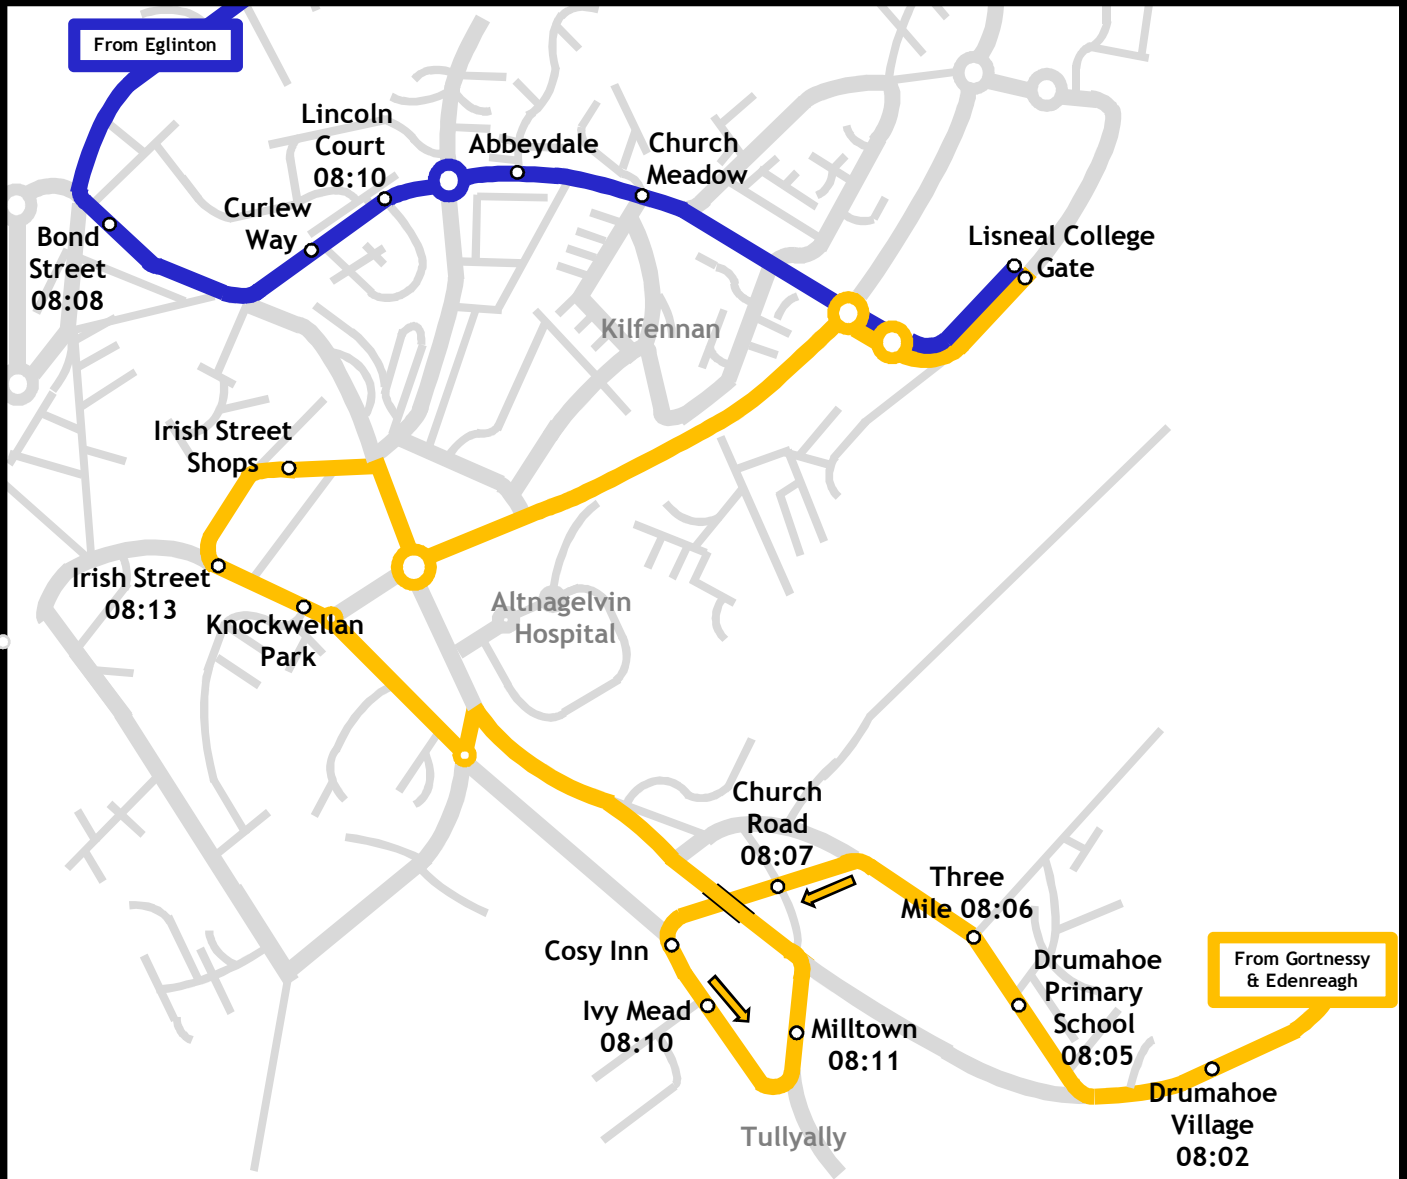

Lisneal College Morning buses

From Drumahoe, Irish Street & Waterside

Drumahoe

Drumahoe Road, Opposite Faughan Valley, Church Road(tunnel), Church Brae, Ivy Mead Entrance, Milltown Crescent, Glenshane Road, Irish Street, Irish Street Estate, Crescent Link, **Lisneal College Gate**

Lincoln Court & Abbeydale

(bus starts in Eglinton), Glendermott Road, Rosstowney Road, Lincoln Court, Abbeydale, Cambourne Park, Kiltfennan Link Road, **Lisneal College Gate**

All times shown are approximate

Not all stops are shown. Buses stop on request at any bus stop.