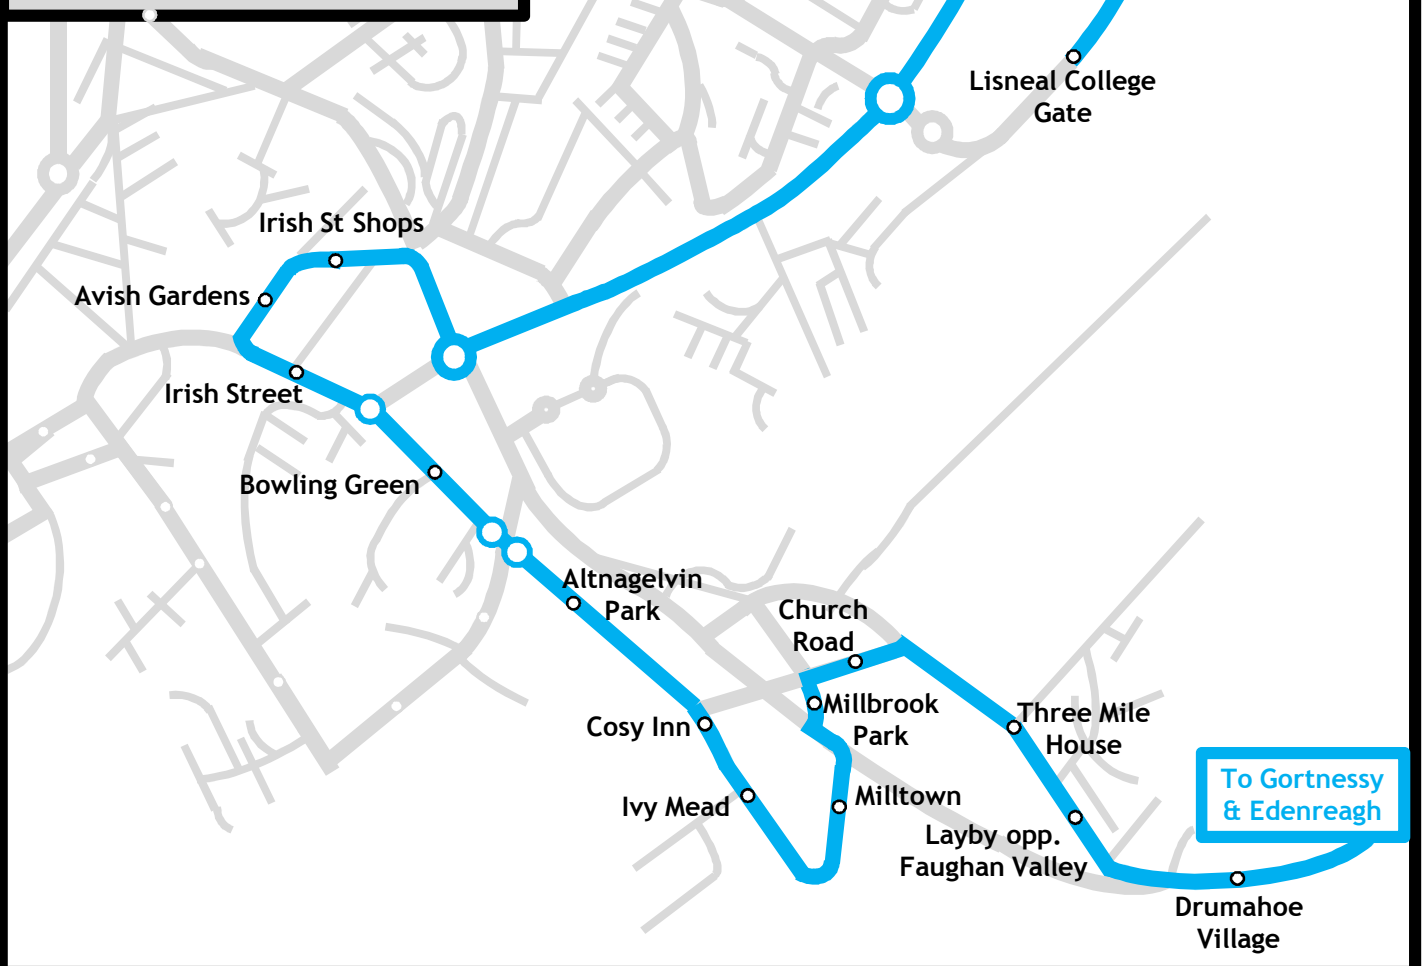

Lisneal College Afternoon buses

To Irish Street & Drumahoe

Drumahoe via Irish Street & Ivy Mead

Lisneal (School Gate), Crescent Link, Irish Street Estate, Irish Street, Church Brae, Ivy Mead, Millbrook Park, Church Road, Drumahoe Road, Glenshane Road, Tirbracken Road, Edenreagh Road, Ward Road, Crocus Road, Kilnappy Road, Gortree Road

This bus waits at the lay-by opposite Faughan Valley for the bus from Foyle College until 15:55

Not all stops are shown. Buses stop on request at or, where it is safe to do so, opposite any bus stop.