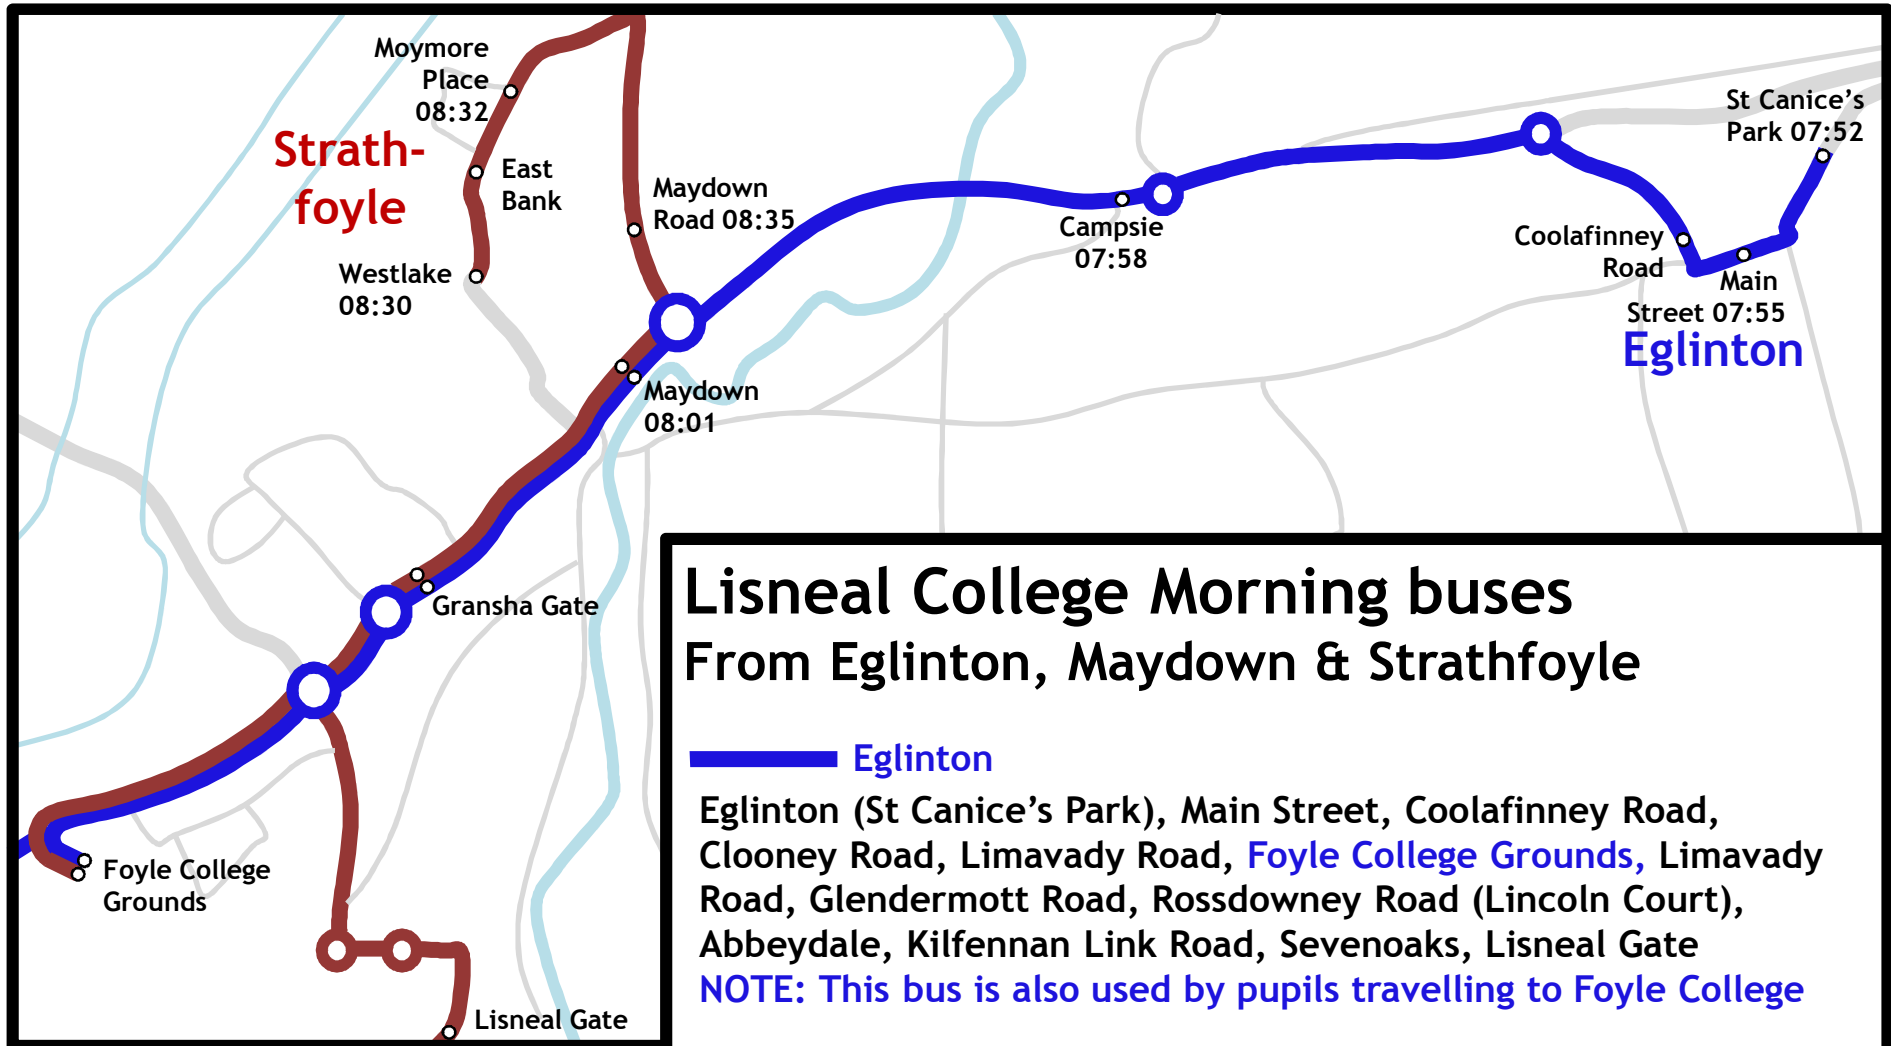

### Donemana & Cullion

Donemana (Main Street), Duncastle Road, Cullion, Desertowen Road then non stop to Foyle College. This bus does not stop in Newbuildings.

**NOTE: This bus is also used by pupils travelling to Foyle College**